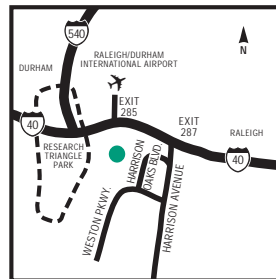

### OUR HOTEL

The Embassy Suites Raleigh-Durham/Research Triangle hotel in Cary, North Carolina offers travelers elegant, all-suite accommodations just minutes from Research Triangle Park (RTP), the RBC Center and Raleigh - Durham International Airport.

### HOW TO GET HERE

From downtown Raleigh take I-40 West toward RDU Airport and exit 287 (Harrison Ave.) Turn south or left at the end of the exit ramp on Harrison Ave, go through the first two lights, turn right on Harrison Oaks Blvd and the hotel is located 1/2 mile on the right. From 15-501 North or South from Chapel Hill or Durham: Take I-40 East for 18 miles and Take 287 (Harrison Ave). Turn south or right at the end of the exit ramp on Harrison Ave, go through the first light, turn right on Harrison Oaks Blvd and the hotel is located 1/2 mile on the right

### WHAT TO DO AND WHERE TO GO

Here at the Embassy Suites Raleigh - Durham/Research Triangle hotel, you'll find that we're easily located to many of the major attractions in and around Cary, North Carolina - including North Carolina State Fairgrounds, Reynolds Coliseum and North Carolina Museum of Art.

### POINTS OF INTEREST (continued)

SAS Institute  
Research Triangle Park  
NC State Fairgrounds  
Dean Dome  
Crabtree Valley Mall  
Raleigh Memorial Auditorium  
NC Museum Of Art  
NC State Univ.  
Wachovia IMAX at Marbles Museum  
Durham Bulls Athletic Park  
Raleigh Durham Airport  
Duke University  
[\[click to view more...\]](#)